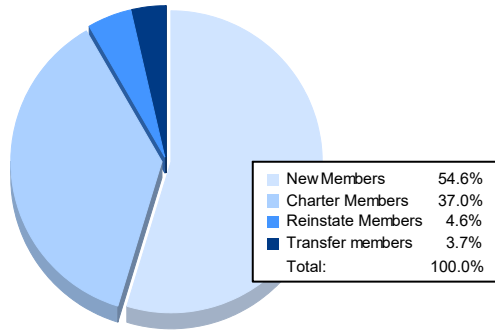

Year	New Clubs	Dropped Clubs	Gain/ Loss Clubs	New Members	Charter Members	Reinstate Members	Transfer Members	Total Member Added	Total Members Dropped	Gain/ Loss Members
2016-2017	0	1	-1	114	0	2	5	121	111	10
2017-2018	1	0	1	89	26	3	3	121	141	-20
2018-2019	0	2	-2	76	7	4	6	93	130	-37
2019-2020	0	0	0	55	2	5	7	69	108	-39
2020-2021	1	2	-1	59	40	5	4	108	140	-32
<b>Average</b>	<b>0</b>	<b>1</b>	<b>-1</b>	<b>79</b>	<b>15</b>	<b>4</b>	<b>5</b>	<b>102</b>	<b>126</b>	<b>-24</b>

### Membership Composition June 2021 Cumulative