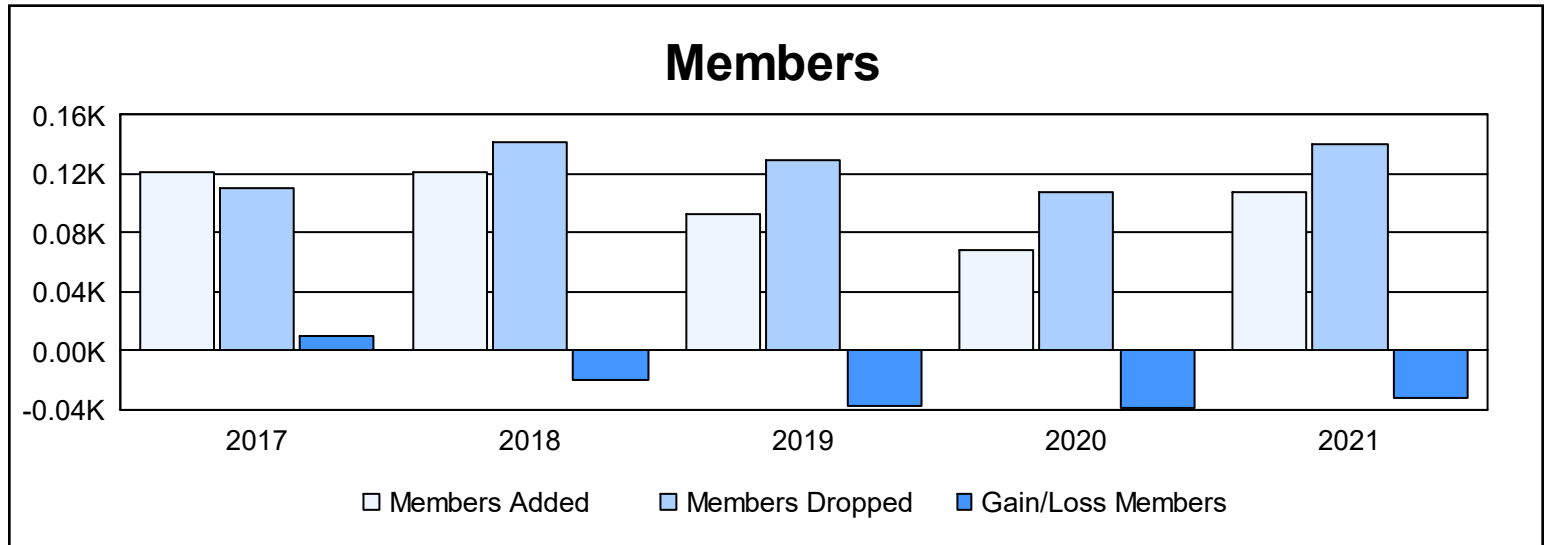

Year	New Clubs	Dropped Clubs	Gain/ Loss Clubs	New Members	Charter Members	Reinstate Members	Transfer Members	Total Member Added	Total Members Dropped	Gain/ Loss Members
2016-2017	0	1	-1	114	0	2	5	121	111	10
2017-2018	1	0	1	89	26	3	3	121	141	-20
2018-2019	0	2	-2	76	7	4	6	93	130	-37
2019-2020	0	0	0	55	2	5	7	69	108	-39
2020-2021	1	2	-1	59	40	5	4	108	140	-32
<b>Average</b>	<b>0</b>	<b>1</b>	<b>-1</b>	<b>79</b>	<b>15</b>	<b>4</b>	<b>5</b>	<b>102</b>	<b>126</b>	<b>-24</b>

### Membership Composition June 2021 Cumulative